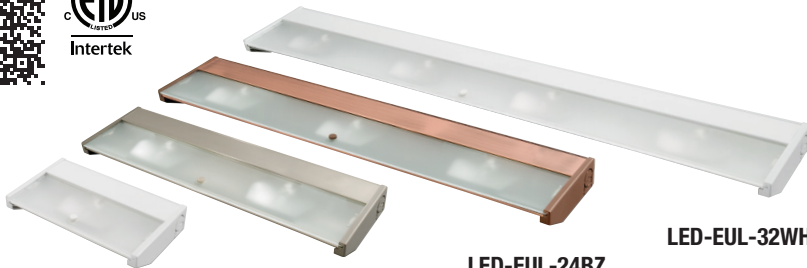

Under Cabinet

- Driver installed in the fixture
- Aluminum Extrusion body
- 120V, 60 Lumens per watt
- Plug-in or hard wire
- Frosted lens
- ETL listed
- 3000K led module is standard

- Aluminum body
- May be mounted recessed or surface (mounting ring supplied)
- Outside diameter is 2-5/8"
- 3W LED Warm White 180 lumens, 2700K Color Temperature
- Not Dimmable
- Puck light drivers
- Puck light kit replacement driver
- LED-HU-30-DR-9W (9W Driver/Up to 3 fixtures max)

LED-EUL-8WH

LED-EUL-16SN

LED-EUL-24BZ

LED-EUL-32WH